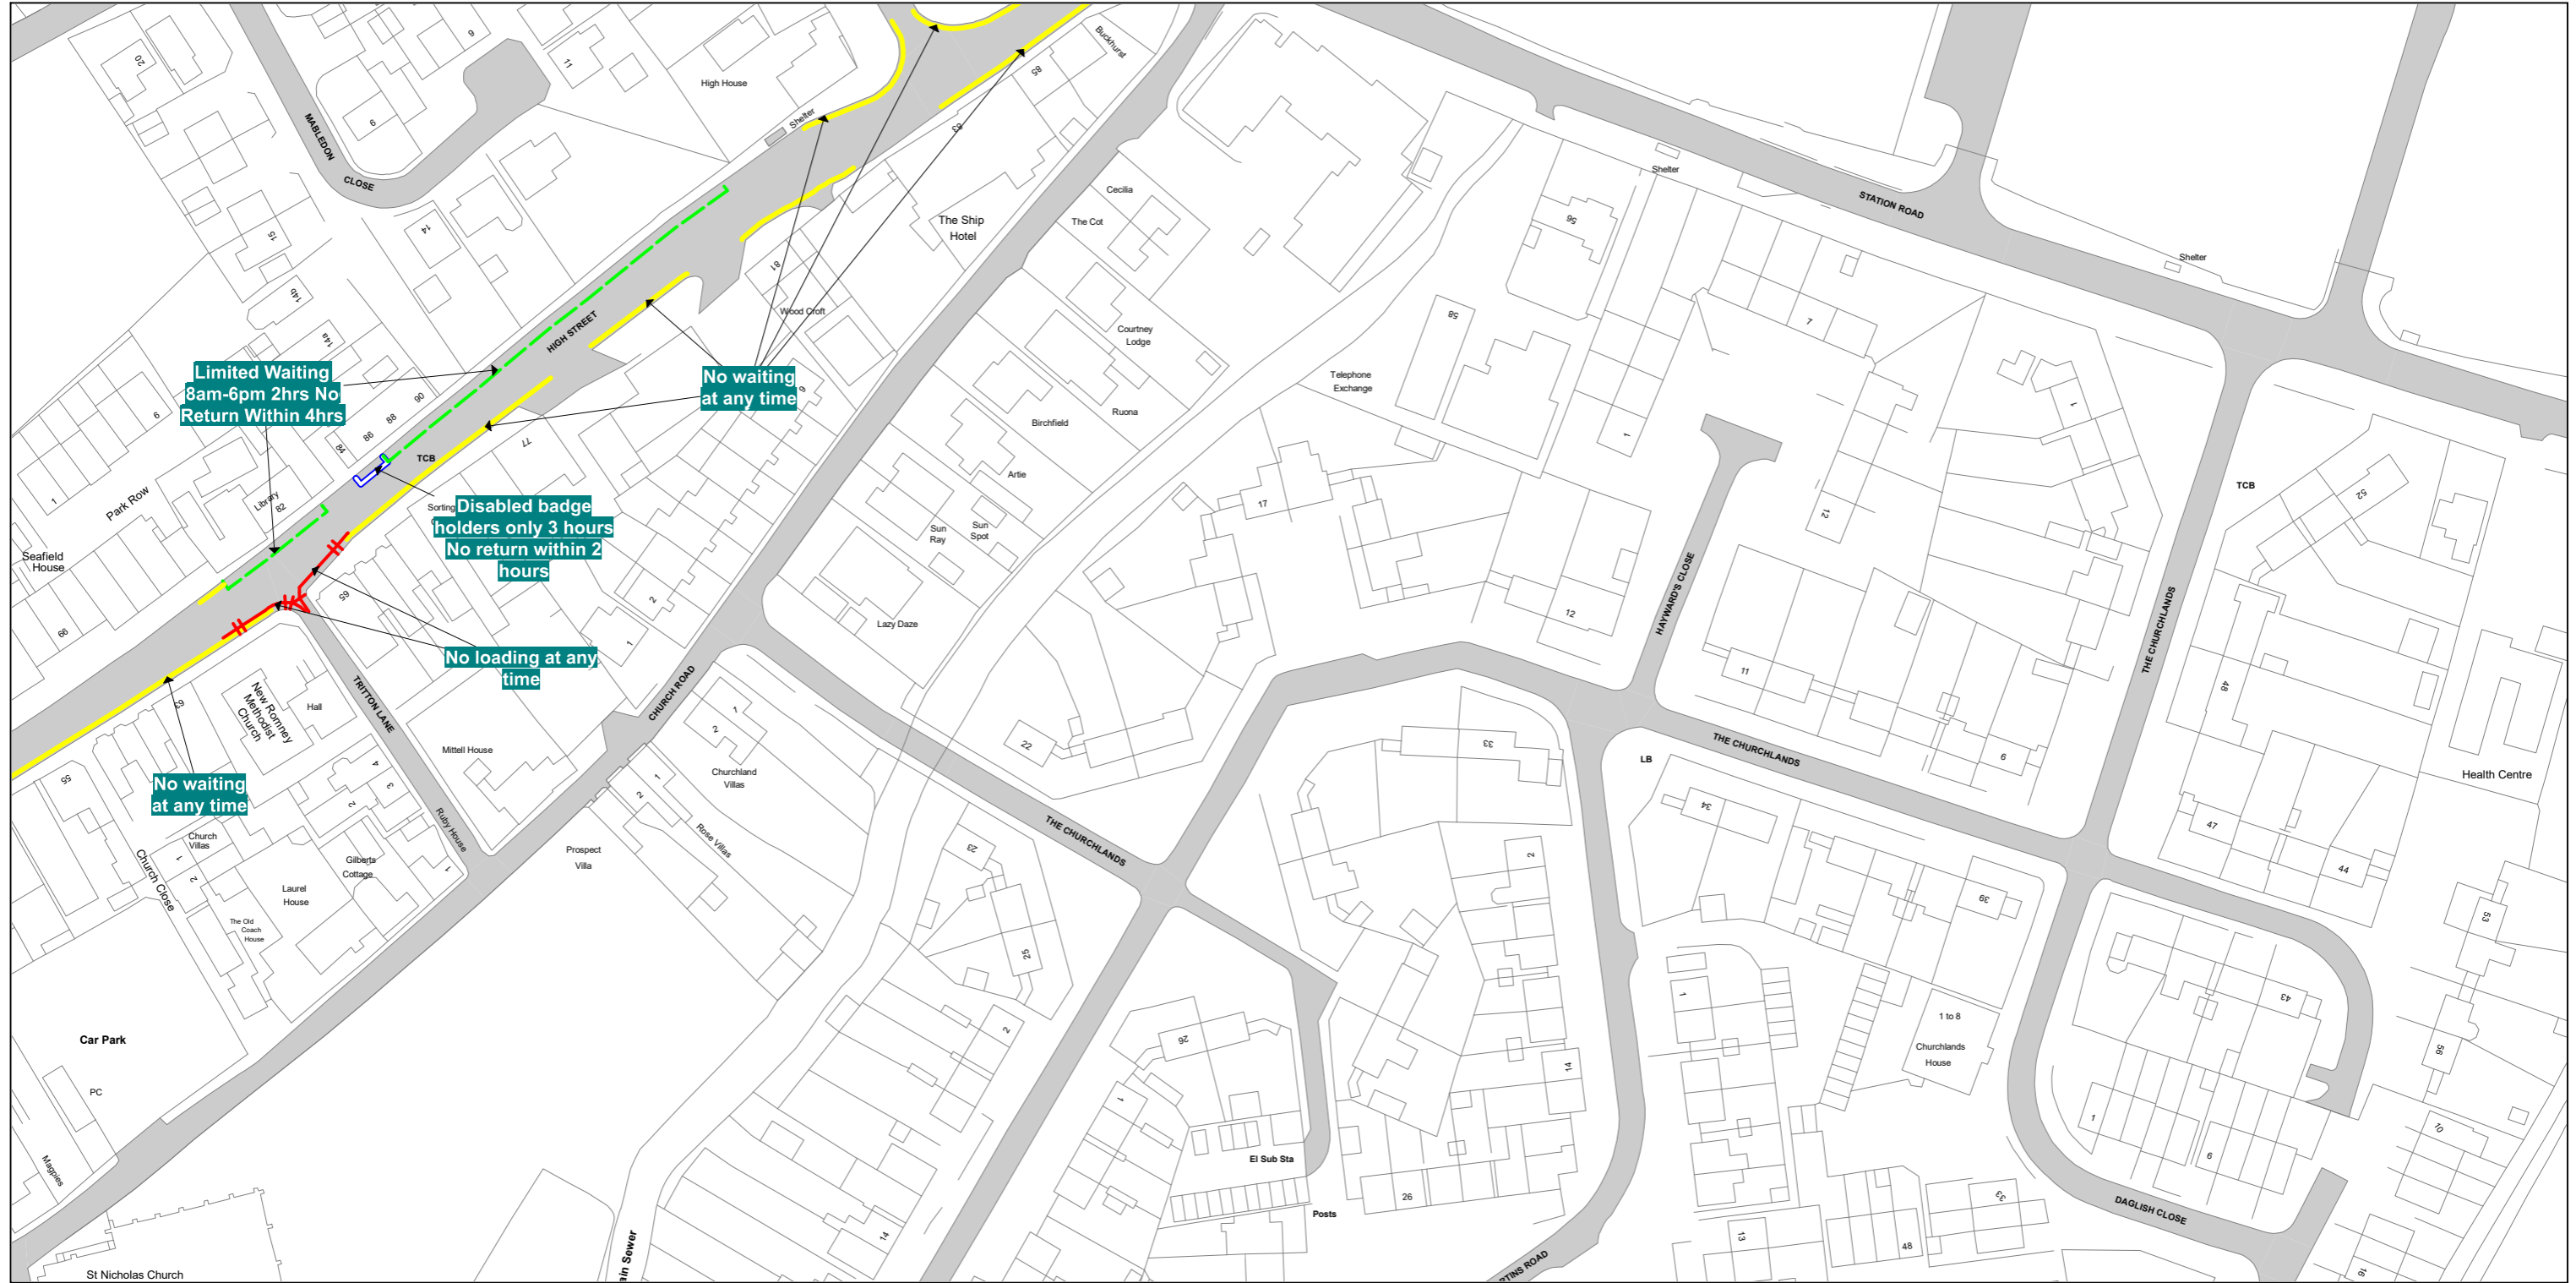

THE KENT COUNTY COUNCIL ON-STREET WAITING RESTRICTIONS AND STREET PARKING PLACES MAP SCHEDULES

SCALE - 1 : 1250 at A3 size

NOTE: SEE STATIC MAP SCHEDULE LEGEND FOR RESTRICTIONS DISPLAYED

This map is reproduced from Ordnance Survey material with the permission of Ordnance Survey on behalf of the Controller of Her Majesty's Stationery Office © Crown Copyright. Unauthorised reproduction infringes Crown copyright and may lead to prosecution or civil proceedings. Kent County Council Licence No: 100019238 2024

Status:

Tile Reference: Tile Ref: HM134

Sheet Revision Number: DRAFT

Sheet Active From: