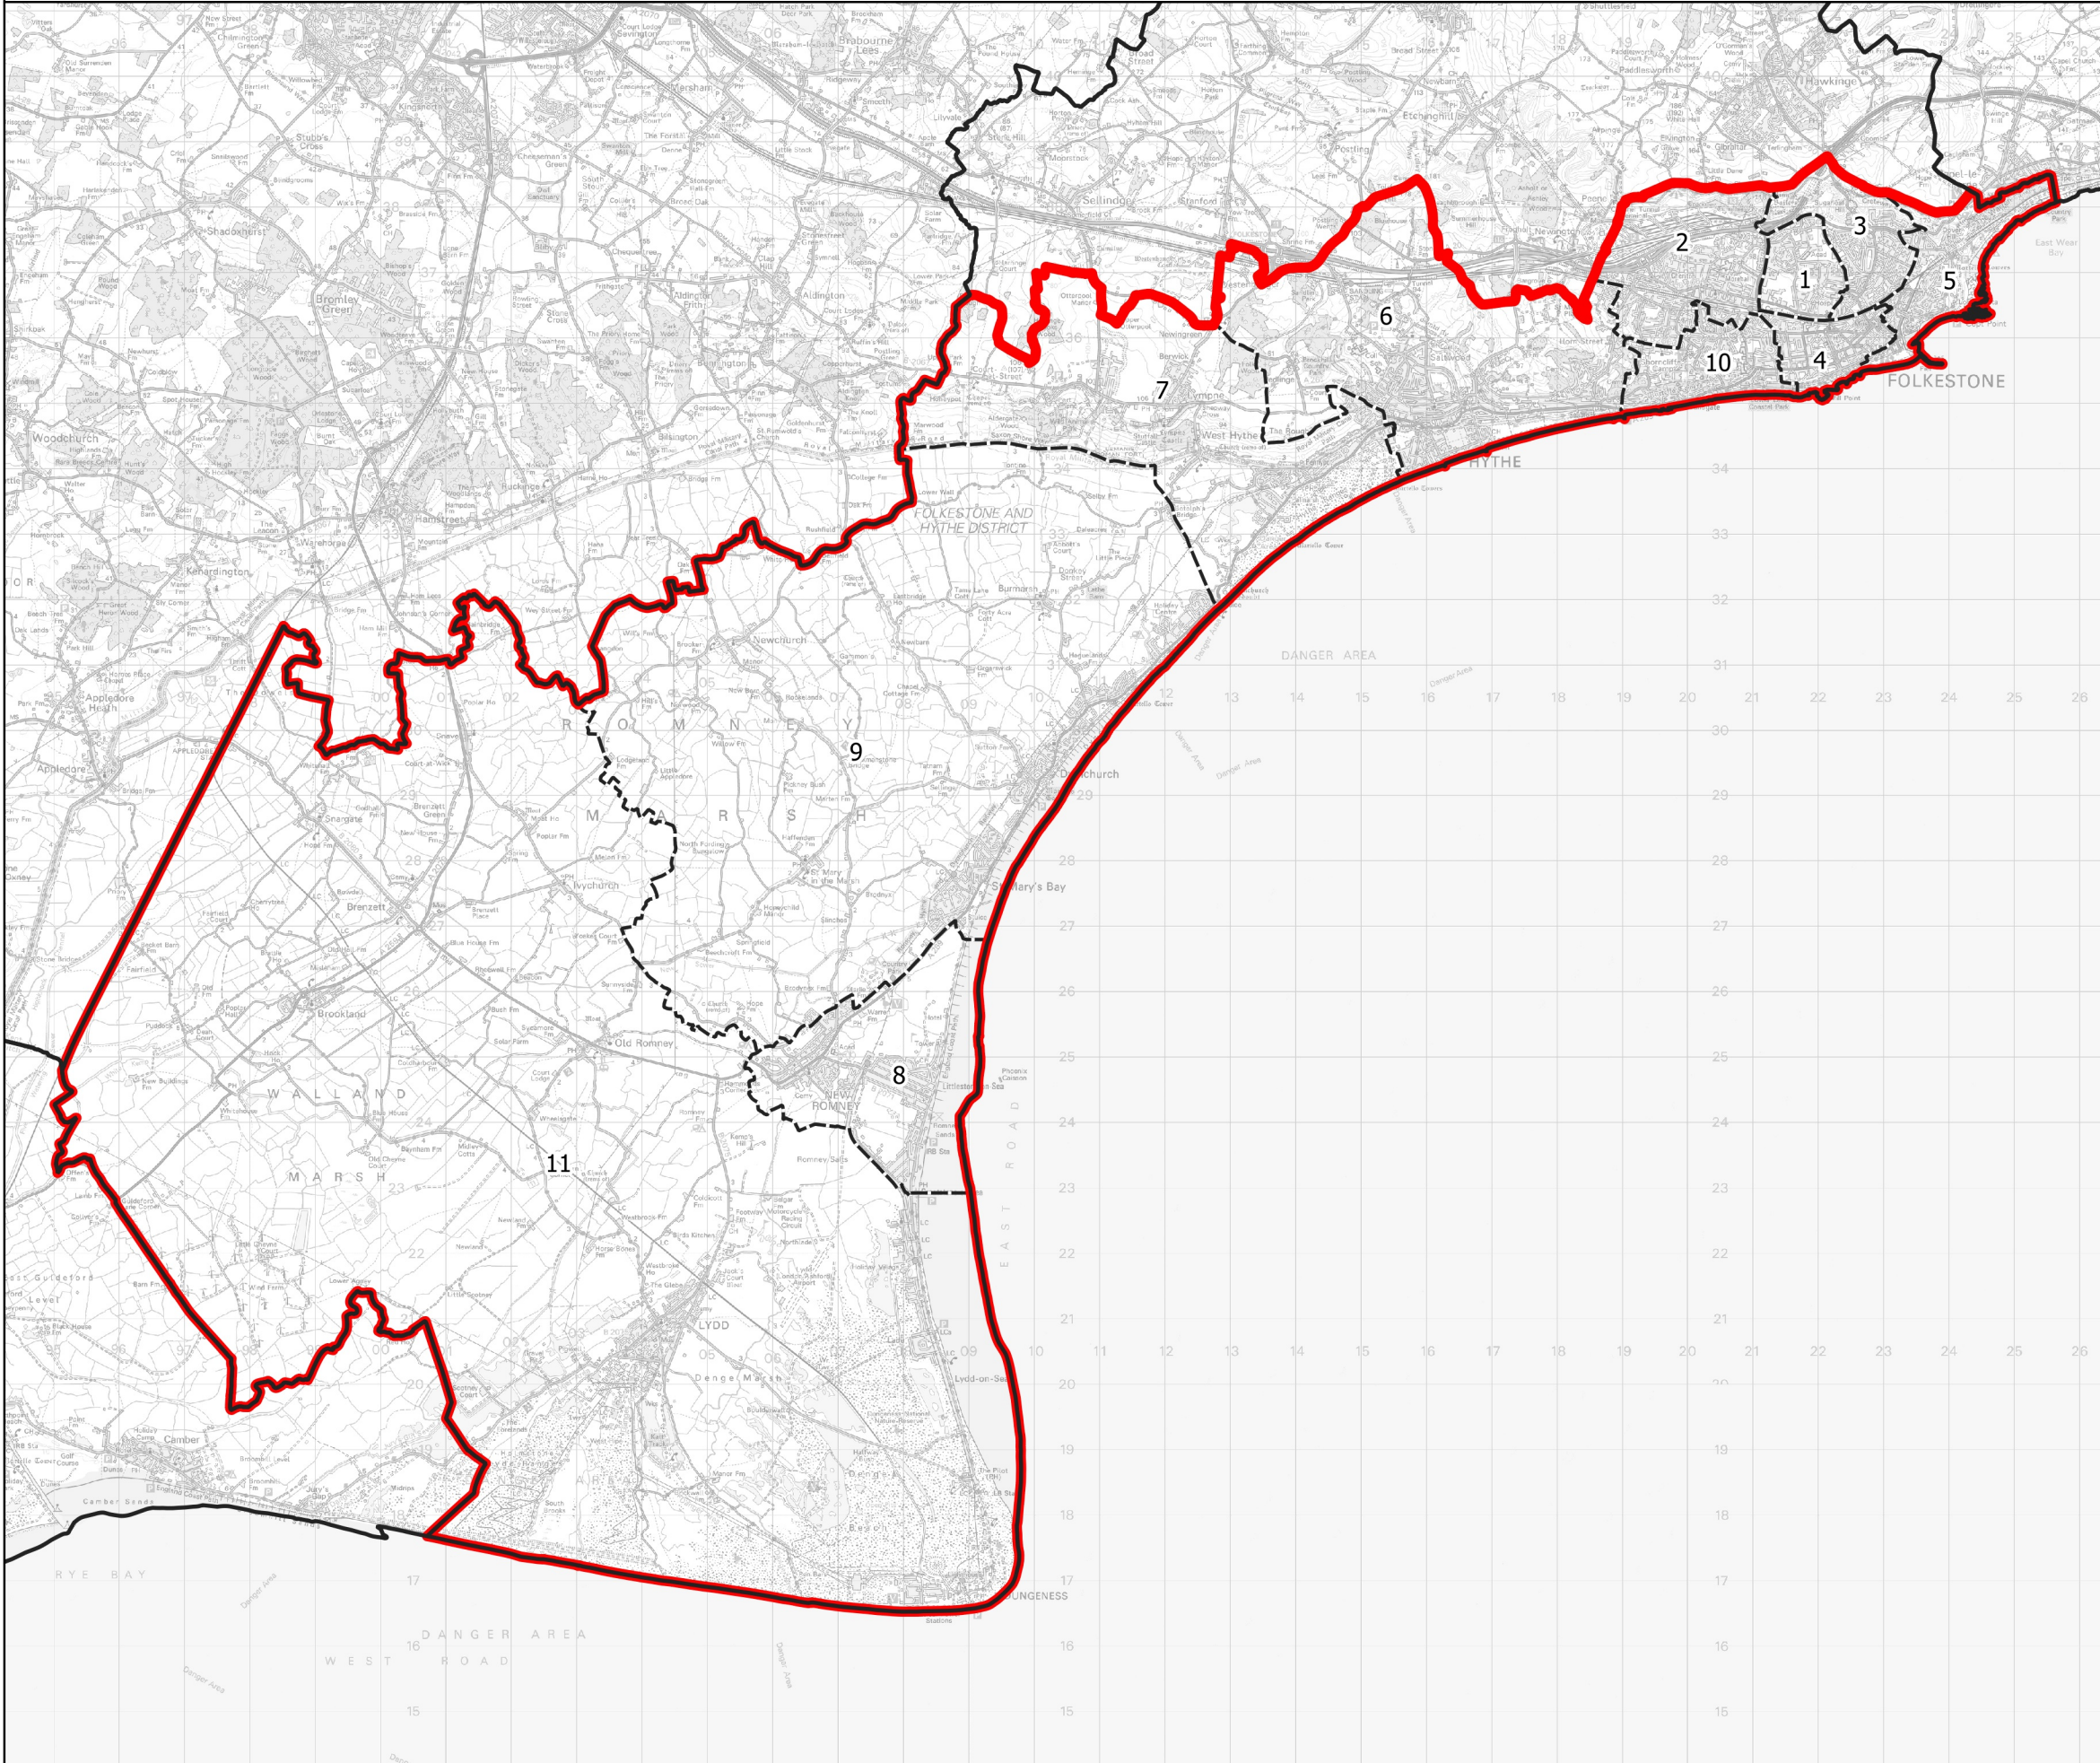

Boundary Commission for England - Initial Proposals for the South East Region

Folkestone and Hythe County Constituency - Electorate 70,023

- Wards:
- 1 Broadmead
 - 2 Cheriton
 - 3 East Folkestone
 - 4 Folkestone Central
 - 5 Folkestone Harbour
 - 6 Hythe
 - 7 Hythe Rural
 - 8 New Romney
 - 9 Romney Marsh
 - 10 Sandgate & West Folkestone
 - 11 Walland & Denge Marsh

Constituency
 Local Authorities
 Wards

© Crown copyright and database rights 2021 OS 100018289. You are permitted to use this data solely to enable you to respond to, or interact with, the organisation that provided you with the data. You are not permitted to copy, sub-license, distribute or sell any of this data to third parties in any form. Third party rights to enforce the terms of this licence shall be reserved to OS.

Folkestone and Hythe County Constituency