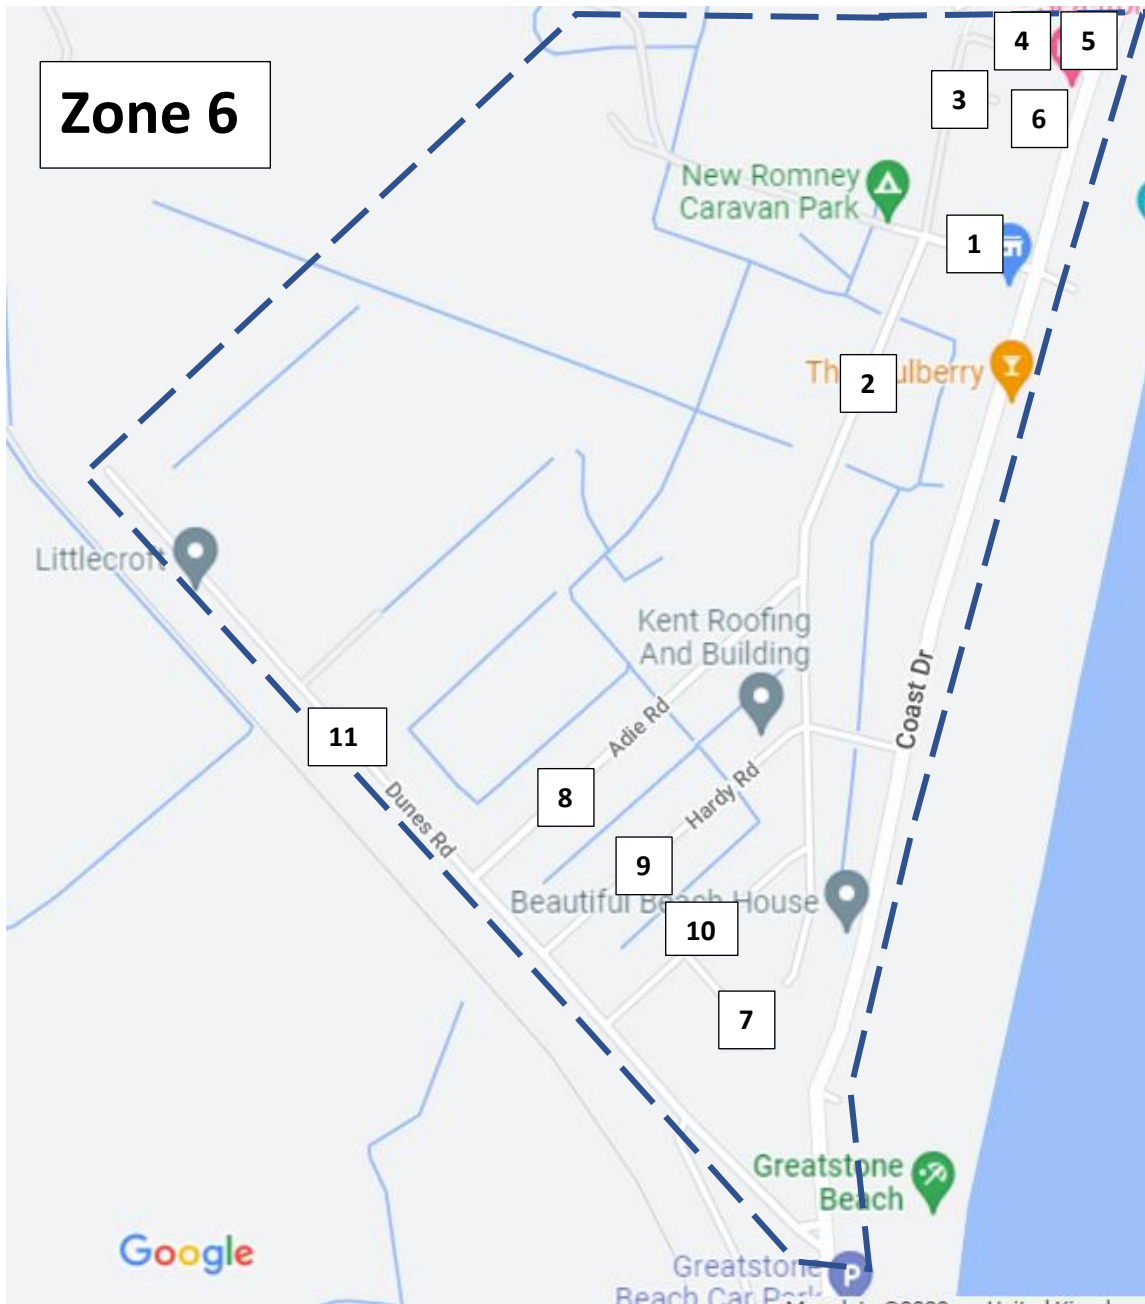

Zone 6

- 1. Clark Road
- 2. Meehan Road
- 3. Drake's Lee
- 4. Hamilton Close
- 5. Nelson Mews
- 6. Armada Close
- 7. Meehan Road South
- 8. Adie Road
- 9. Hardy Road
- 10. Alfred Road
- 11. Dunes Road